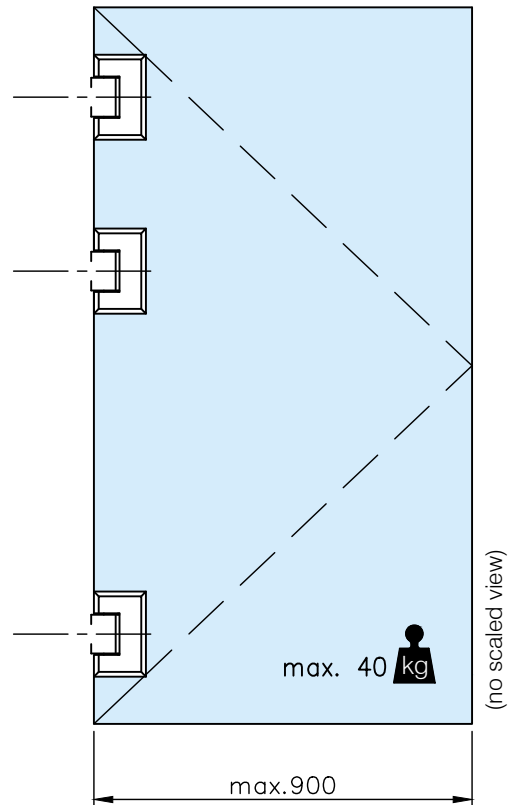

glass cutout

automatic closing action from 30°
"Zero point" (0° - closing) adjustable

max. load weights and door width