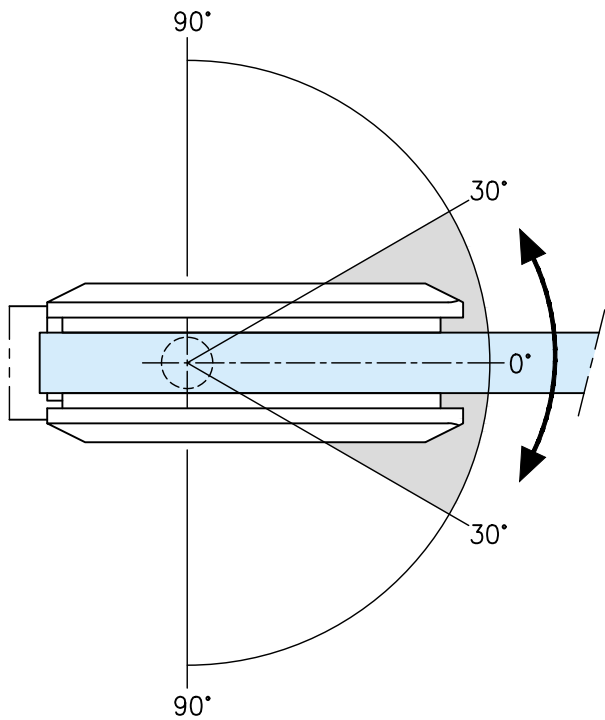

glass cutout

automatic closing action from 30°
"Zero point" (0° - closing) adjustable

max. load weights and door width