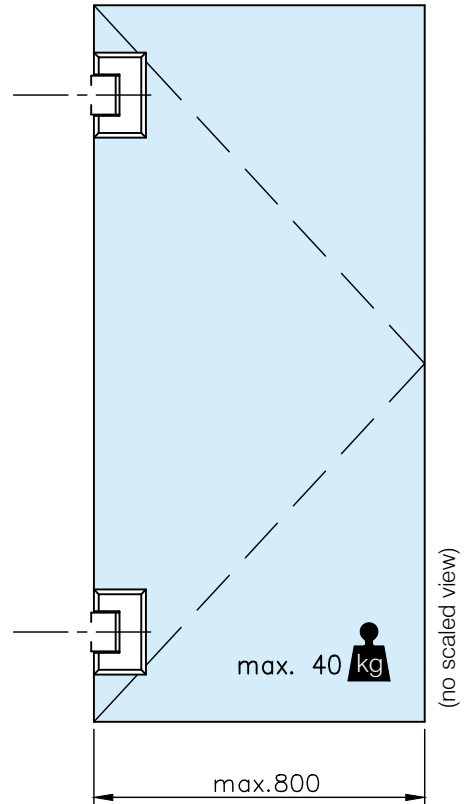

glass cutout

automatic closing action from 30°
"Zero point" (0° - closing) adjustable

max. load weights and door width